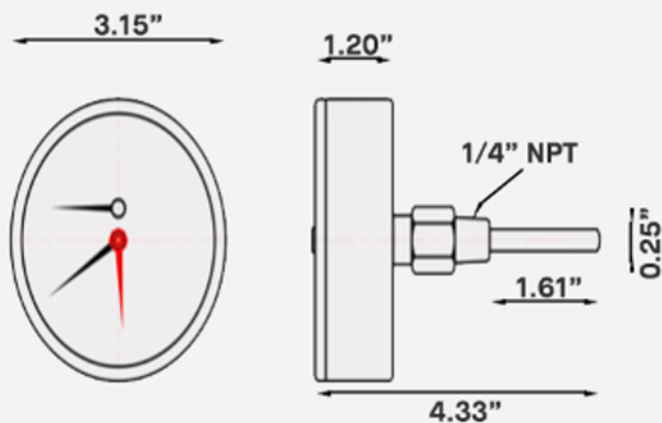

3-1/8" Tridicator, 1-21/32" Well, Back Mount Temperature & Pressure Gauge (0-75 PSI, 60-Degree (F) to 320-Degree (F))

SKU: TDC3-75-BKX

FEATURES

- **Compact and Informative** – Measures both pressure and temperature on the same dial
- **Dual Scale** – Measures both pressure and temperature in multiple units (feet H2O & PSI) (°F & °C)
- **Highly Legible** – The large 3" dial and color-coded indicators make the gauge easy to check quickly
- **Easy to Install** – features a back mount connection and standard 1/4" NPT connection
- **Brass Wetted Parts** – Help ensure long-term durability

Pressure Scale	0-75 psi / 0-170 feet H2O
Temperature Scale	60-320 °F/ 15-160 °C
Dial	3", black & red markings
Case	Black painted steel
Lens	Plastic
Connection	1/4" NPT, back
Movement	Brass
Socket	Brass
Stem	Brass
Pointer	Aluminum, painted black and red
Temp Sensing Element	Bi-metallic element
Pressure Element	Bourdon tube
Temp accuracy	±3-2-3%
Pressure accuracy	±3-2-3%
Enclosure Rating	IP50