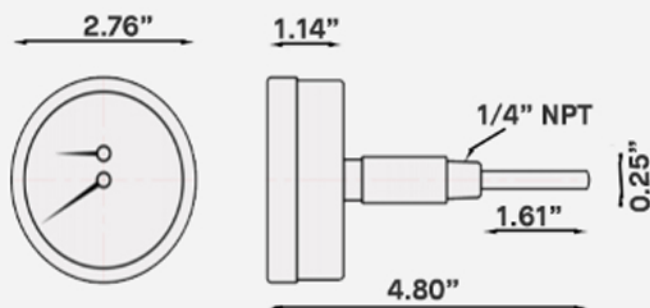

2.5" Tridicator, 3-3/8" Well, Back Mount Temperature & Pressure Gauge (0-75 PSI, 30 to 250-Degree (F))

SKU: TDB25-75-BKX

FEATURES

- **Compact and Informative** – Measures both pressure and temperature on the same dial
- **Dual Scale** – Measures both pressure and temperature in multiple units (feet H2O & PSI) (°F & °C)
- **Highly Legible** – The large 3" dial and color-coded indicators make the gauge easy to check quickly
- **Easy to Install** – features a back mount connection and standard 1/4" NPT connection
- **Brass Wetted Parts** – Help ensure long-term durability

Pressure Scale	0-75psi / 0-500kPa
Temperature Scale	30-250 °F / 0-120 °C
Dial	2.5" (63mm), Black & red markings
Case	Red painted steel
Ring	Stainless steel
Lens	Glass
Connection	1/4" NPT, back
Movement	Brass
Socket	Brass
Stem	Brass
Pointer	Aluminum, painted black
Temp Sensing Element	Bi-metallic element
Pressure Element	Bourdon tube
Temp accuracy	±3-2-3%
Pressure accuracy	±3-2-3%
Enclosure Rating	IP52