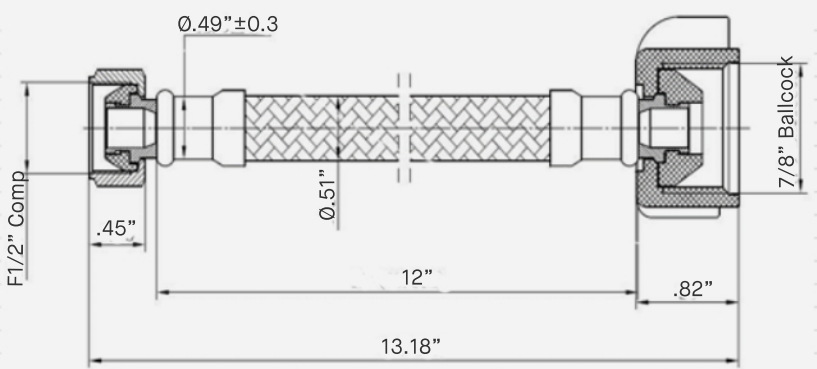

12" Braided Stainless Steel Hose Toilet Supply Connector

(1/2" Compression x 7/8" Ballcock)

FEATURES

- **Stainless Steel Connector** - makes the connector highly resistant to corrosion and rust
- **Braided Design**- allows for greater flexibility and easier installation in tight spaces or around obstacles
- **UPC/NSF Certified**- lead free for safe and sanitary use in commercial and residential water systems
- 1/2" Compression x 7/8" Ballcock

SKU: TC12-5078

| | |
|----------------------|-----------------------------------|
| Connection | 1/2" Compression x 7/8" Ballcock |
| Length | 12" |
| Compression nut | Nickel plated brass |
| Ballcock | Grey Nylon |
| Sleeve | SS 304 |
| Core | Two-layer NSF approved PVC |
| Outer | SS 304 Braided |
| Gasket | EPDM |
| Insert | Low lead brass |
| Max working pressure | 125 PSI |
| Working temperature | 40°F-150°F, intermittent to 180°F |