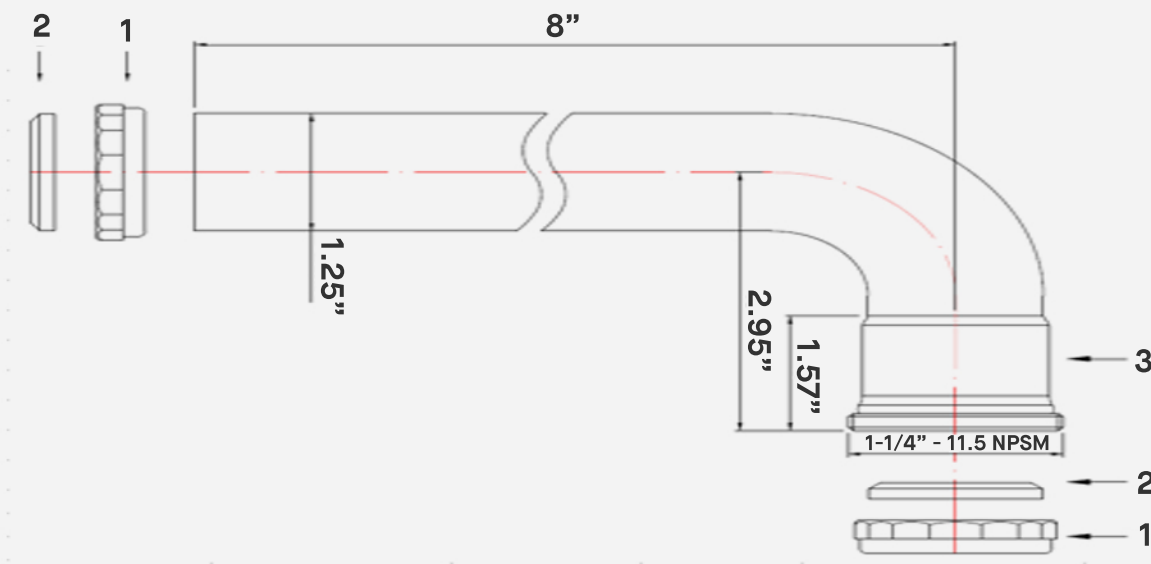

1-1/4" x 8", 22 Gauge, Slip Joint Elbow (Chrome Plated)

SKU: TB622-125-8SJ

FEATURES

- **A Perfect Fit** – designed for reliable performance in tubular drain systems.
- **22 Gauge Chrome-Plated Brass Construction** – gives the product excellent strength and corrosion resistance
- Slip Joint Connection – allows for easy installation and adjustment, saving time and providing a secure seal during set-up
- **Includes Nut & Washer** – ships with all necessary hardware, eliminating the need for additional purchases

Item	Description	Material
1	1-1/4" Washer	Rubber
2	1-1/4" Nut	Zinc Alloy
3	Main body	Brass