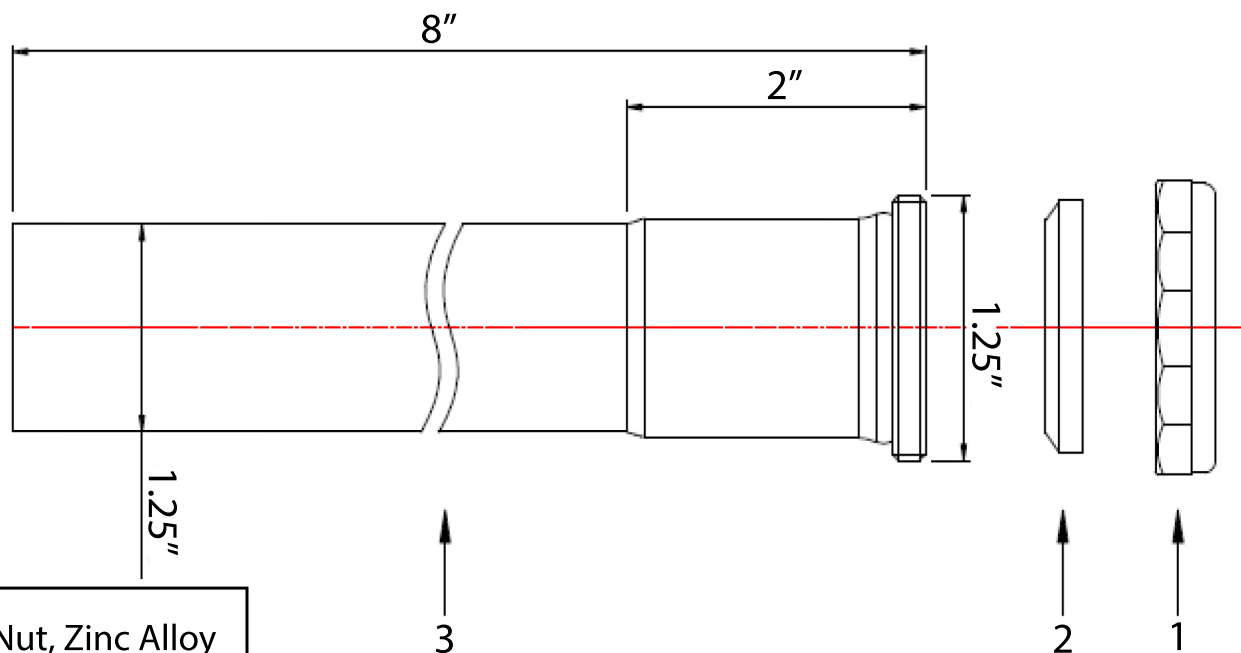

Sku: TB322-125-8SJ

1-1/4" x 8" Chrome Plated Slip Joint Extension Tube 22 Gauge

Designed for use in tubular drain applications.

Chromed surface, made from high quality brass.

1-1/4" Male thread at both ends.

- 1. 1-1/4" Nut, Zinc Alloy
- 2. 1-1/4" Washer, Rubber
- 3. Main Body, Brass