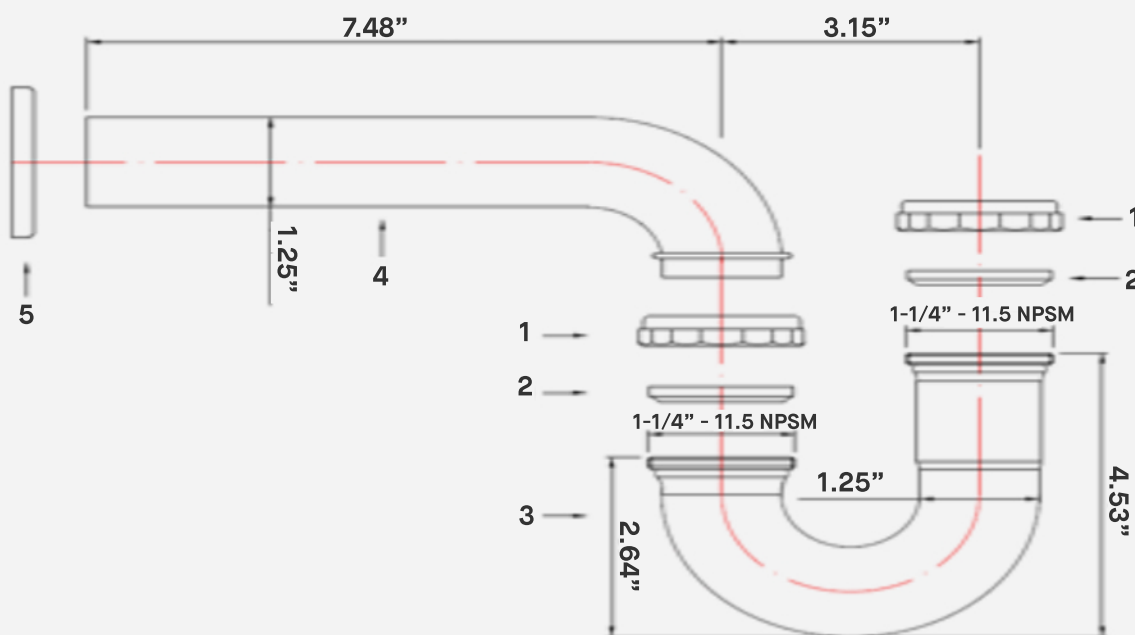

1-1/4" Chrome Plated Brass P-Trap

SKU: TB122-125-LCO

FEATURES

- **A Perfect Fit** – designed for reliable performance in tubular drain systems.
- **22 Gauge Chrome-Plated Brass Construction** – gives the product excellent strength and corrosion resistance
- **Less Cleanout** - The P-trap is designed to catch debris, hair, and other solid materials to prevent them from flowing further into the plumbing system

Item	Description	Quantity	Material
1	1-1/4" Nut	2	Zinc Alloy
2	1-1/4" Washer	2	Rubber
3	J bend	1	Brass
4	7.5" P bend	1	Brass
5	Decorative Cover	1	Stainless Steel