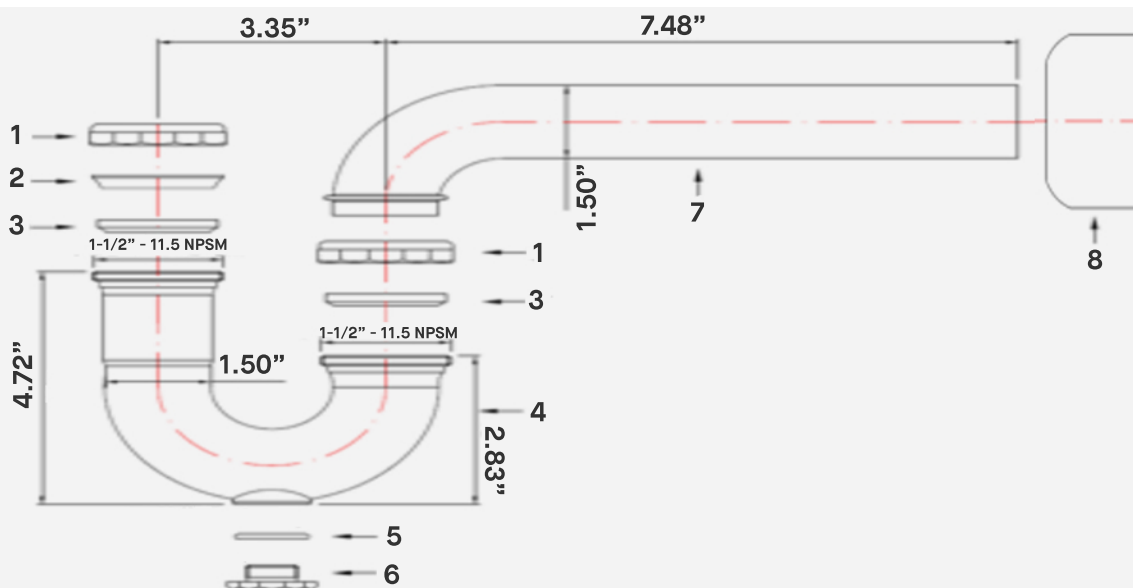

1-1/2" Chrome Plated Brass P-Trap with Box Escutcheon, 20 GA with Cleanout

SKU: TB120-150-B

FEATURES

- **Chrome-Plated Brass Construction** – gives the product excellent strength and corrosion resistance
- **Easy to Install** – this 20GA piece connects directly without the need for additional equipment for a straightforward joining process
- **Fully Compliant** - Complies with ASME

A112.18.1-2018/CSA B125.1-18 standards for use in tubular drain applications in both the United States and Canada

Item	Description	Quantity	Material
1	1-1/2" Nut	2	Zinc Alloy
2	1-1/2" x1-1/4" Washer	1	Plastic
3	1-1/2" Washer	2	Rubber
4	J bend	1	Brass
5	O-ring	1	Rubber
6	Plug	1	Brass
7	7.5" P bend	1	Brass
8	Decorative Cover	1	Stainless Steel