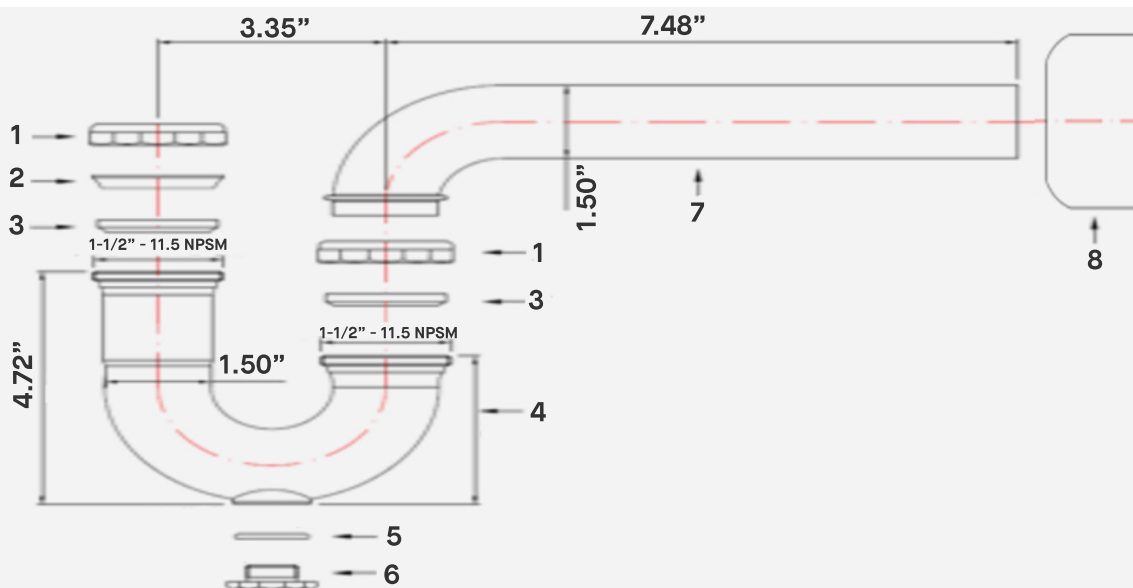

# 1-1/2" Chrome Plated Brass P-Trap with Box Escutcheon, 17 GA with Cleanout

SKU: TB117-150-B

## FEATURES

- **Chrome-Plated Brass Construction** – gives the product excellent strength and corrosion resistance
- **Easy to Install** – this 17GA piece connects directly without the need for additional equipment for a straightforward joining process
- **Fully Compliant** - Complies with ASME

A112.18.1-2018/CSA B125.1-18 standards for use in tubular drain applications in both the United States and Canada

Item	Description	Quantity	Material
1	1-1/2" Nut	2	Zinc Alloy
2	1-1/2" x1-1/4" Washer	1	Plastic
3	1-1/2" Washer	2	Rubber
4	J bend	1	Brass
5	O-ring	1	Rubber
6	Plug	1	Brass
7	7.5" P bend	1	Brass
8	Decorative Cover	1	Stainless Steel