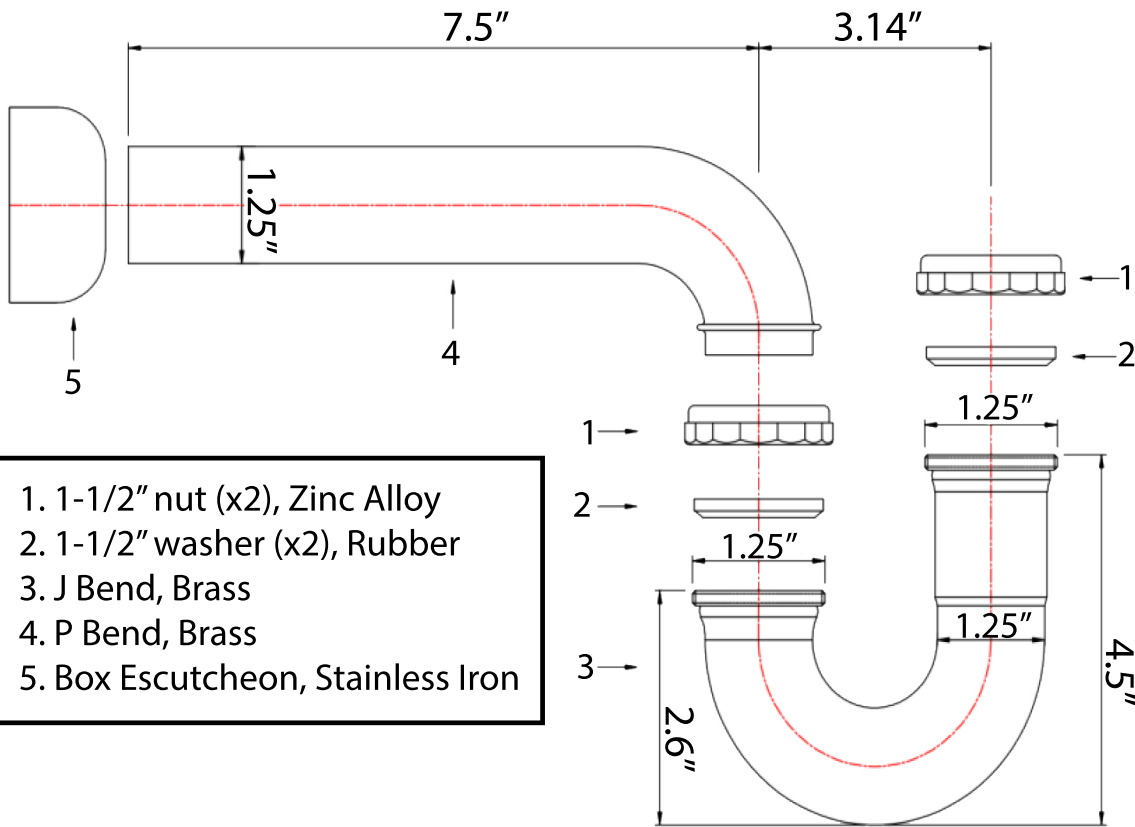

SKU: TB117-125-BLCO

1-1/4" Chrome Plated Brass P-Trap 17 Gauge w/ Box Escutcheon, L-CO.

Designed for use in tubular drain applications.
Chromed surface., made from high quality brass.
Less cleanout.

- 1. 1-1/2" nut (x2), Zinc Alloy
- 2. 1-1/2" washer (x2), Rubber
- 3. J Bend, Brass
- 4. P Bend, Brass
- 5. Box Escutcheon, Stainless Iron