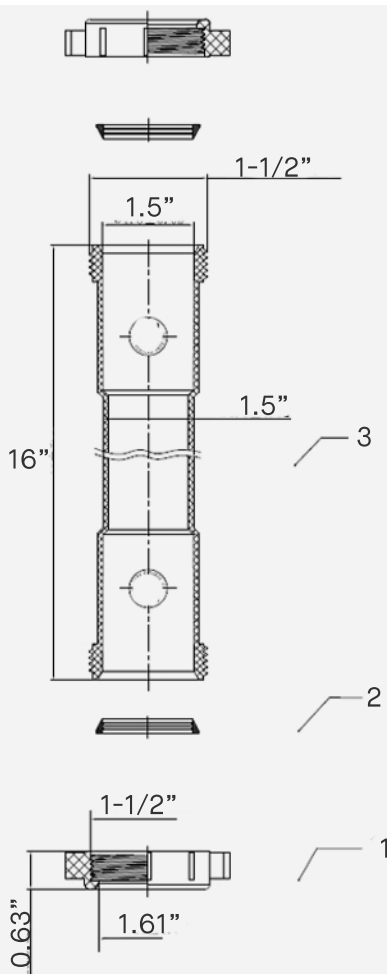

1-1/2" x 16" ABS Slip Joint Extension Tube

ABS

FEATURES

- **ABS Construction and Finish** – Gives the extension tube excellent durability and chemical resistance.
- Size: 1-1/2"
- Length: 16"
- Connection Type: Slip-Joint

TAB3150-16DSJ

SKU	1	2	3
TAB3150-16DSJ	1.5" Right angle nut	1.5" washer	Straight threaded pipe