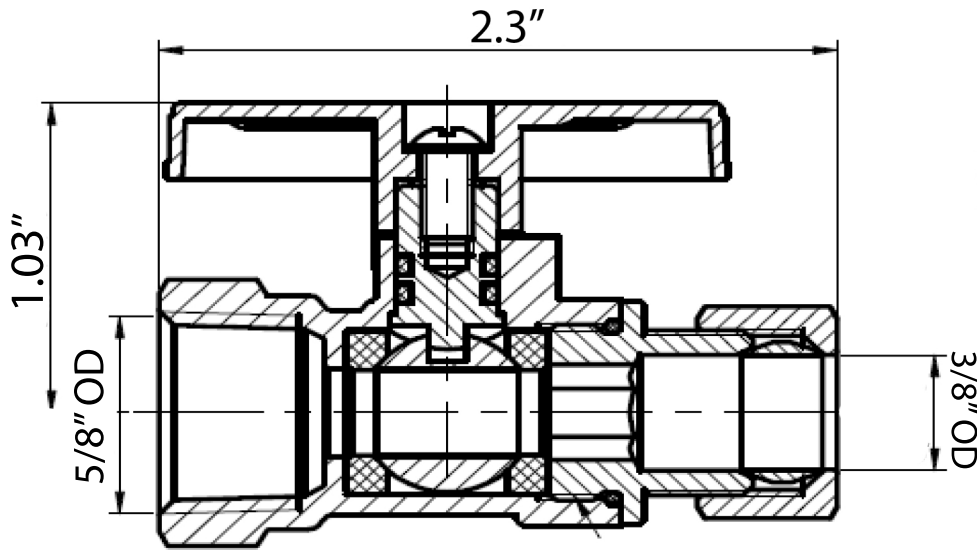

Bluefin

SKU: SSQ058-038

5/8" OD Comp x 3/8" OD Comp 1/4 Turn Straight Stop Valve

Lead Free (Chrome)

Inlet Type: 5/8" OD Compression

Outlet Type: 3/8" OD Compression

Type: 1/4 Turn ball stop

Material: All brass except zinc handle; One-piece brass body

Operating temperature: 40°- 180° F

Pressure: 125 PSI maximum

100% Leak tested

For use in potable water distribution systems in accessible locations.