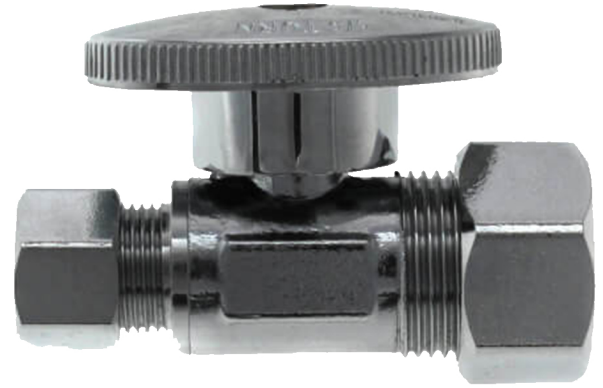

Bluefin

SKU: SSQ058-038

5/8" OD Comp x 3/8" OD Comp 1/4 Turn Straight Stop Valve

Lead Free (Chrome)

Inlet Type: 5/8" OD Compression

Outlet Type: 3/8" OD Compression

Type: 1/4 Turn ball stop

Material: All brass except zinc handle; One-piece brass body

Operating temperature: 40°- 180° F

Pressure: 125 PSI maximum

100% Leak tested

For use in potable water distribution systems in accessible locations.