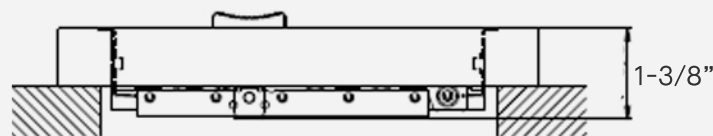

10" x 6" Baseboard Register, 1/3" Series 2 (White)

FEATURES

- **Steel construction** – for excellent durability and long-lasting performance
- **One-piece body** – creates a sleek appearance with strong structural integrity
- **Multi-shutter damper** – for precise airflow control
- **Dimensions** – 7/8" projection, 1/3" space fins
- **Durable white coating** – for a clean, professional, long-lasting look

RG10W10-6

CLOSED

OPEN