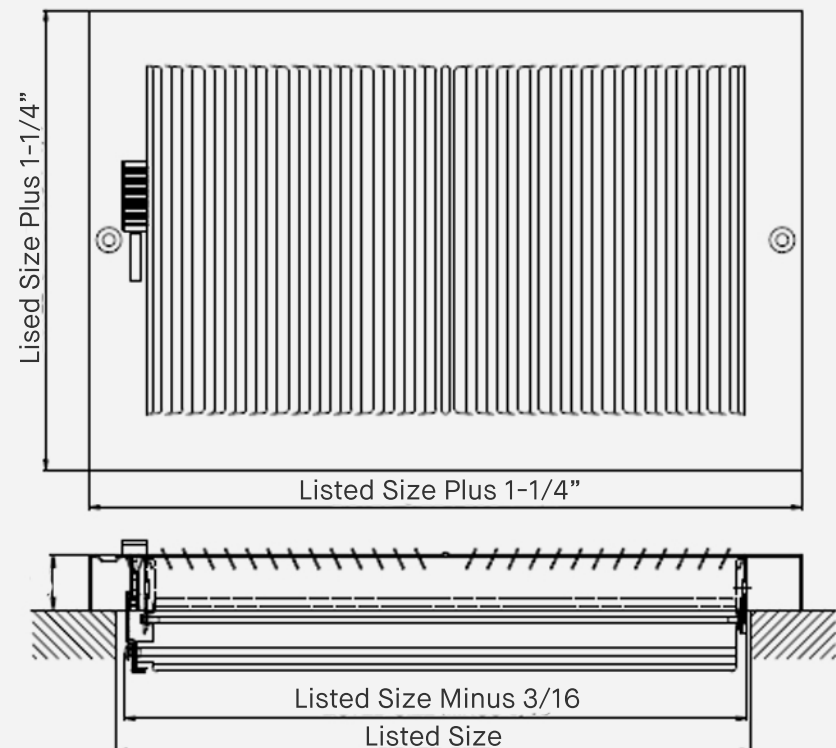

10" x 6" Baseboard Register, 1/3" Series 2 (White)

FEATURES

- **Steel construction** – for excellent durability and long-lasting performance
- **One-piece body** – creates a sleek appearance with strong structural integrity
- **Multi-shutter damper** – for precise airflow control
- **Dimensions** – 7/8" projection, 1/3" space fins
- **Durable white coating** – for a clean, professional, long-lasting look

RG10W10-6

CLOSED

OPEN