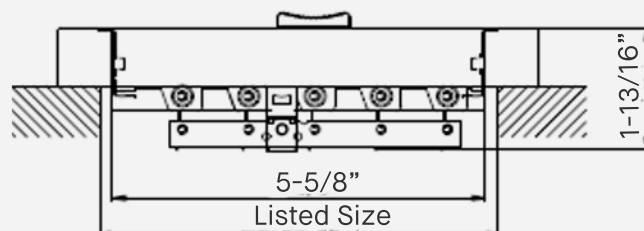

10" x 6" Baseboard Register, 1/3" Series 2 (White)

FEATURES

- **Steel construction** – for excellent durability and long-lasting performance
- **One-piece body** – creates a sleek appearance with strong structural integrity
- **Multi-shutter damper** – for precise airflow control
- **Dimensions** – 7/8" projection, 1/3" space fins
- **Durable white coating** – for a clean, professional, long-lasting look

RG10W10-6

CLOSED

OPEN