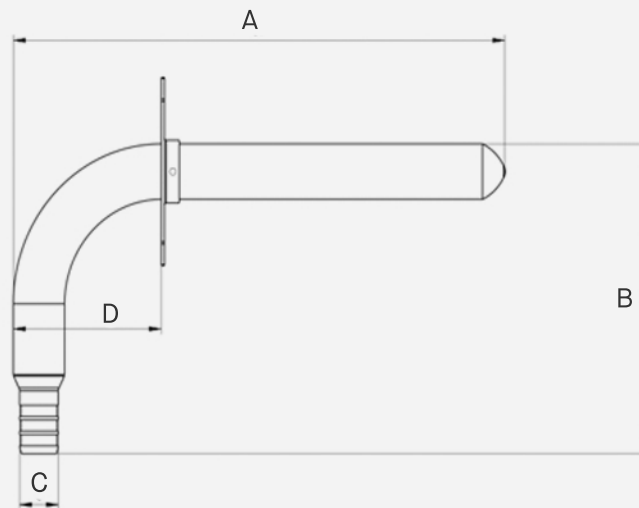

# PEX Crimp Copper Stub Out Elbow with Ear

## FEATURES

- Application: Plumbing
- Material: Copper

SKU	Manifold Body	A	B	C	D
PXS050-35X8E	0.622-0.626	8"	3-1/2"	1/2" PEX	1-3/4"
PXS038-35X8E	0.622-0.626	8"	3-1/2"	3/8" PEX	1-3/4"
PXS050-35X6E	0.622-0.626	6"	3-1/2"	1/2" PEX	1-3/4"
PXS075-45X8E	0.872-0.876	8"	4-1/2"	3/4" PEX	1-3/4"