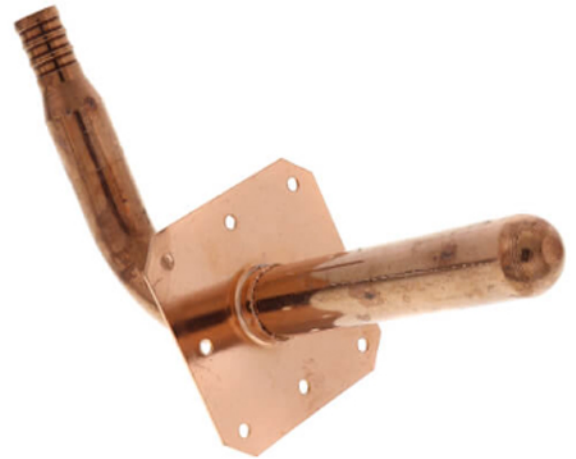

# PEX Crimp Copper Stub Out Elbow with Ear

## FEATURES

- Application: Plumbing
- Material: Copper

SKU	Manifold Body	A	B	C	D
PXS050-35X8E	0.622-0.626	8"	3-1/2"	1/2" PEX	1-3/4"
PXS038-35X8E	0.622-0.626	8"	3-1/2"	3/8" PEX	1-3/4"
PXS050-35X6E	0.622-0.626	6"	3-1/2"	1/2" PEX	1-3/4"
PXS075-45X8E	0.872-0.876	8"	4-1/2"	3/4" PEX	1-3/4"