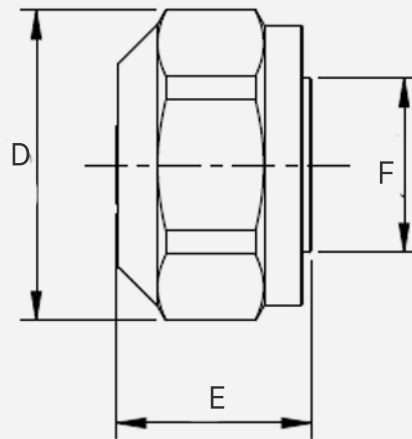

PEX to EK20 Loop Fitting Assembly

Brass Material

FEATURES

- Brass Material
- Female thread type
- PEX Compression
- Connection Size: EK20 x 3/8"
- Product Type: Loop Adapter
- PEX Size: 3/8"
- Brass Alloy: C46500
- Application: Heating
- Max Pressure (PSI): 200
- Warranty: 5 Year
- Fitting System Compatibility: PEX Compression
- Tubing Compatibility: PEX
- Max Temp (F): 200°F
- Thread Size: EK20

SKU	Size	A	B	C	D	E	F
PXLA038	3/8"	.78"	.78"	0.70"	1.26"	.78"	.70"
PXLA050	1/2"	.82"	.78"	0.70"	1.26"	.78"	.70"
PXLA058	5/8"	.88"	.90"	0.70"	1.26"	.90"	.70"