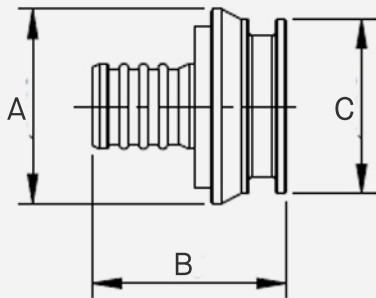

PEX to EK20 Loop Fitting Assembly

Brass Material

FEATURES

- Brass Material
- Female thread type
- PEX Compression
- Connection Size: EK20 x 3/8"
- Product Type: Loop Adapter
- PEX Size: 3/8"
- Brass Alloy: C46500
- Application: Heating
- Max Pressure (PSI): 200
- Warranty: 5 Year
- Fitting System Compatibility: PEX Compression
- Tubing Compatibility: PEX
- Max Temp (F): 200°F
- Thread Size: EK20

SKU	Size	A	B	C	D	E	F
PXLA038	3/8"	.78"	.78"	0.70"	1.26"	.78"	.70"
PXLA050	1/2"	.82"	.78"	0.70"	1.26"	.78"	.70"
PXLA058	5/8"	.88"	.90"	0.70"	1.26"	.90"	.70"