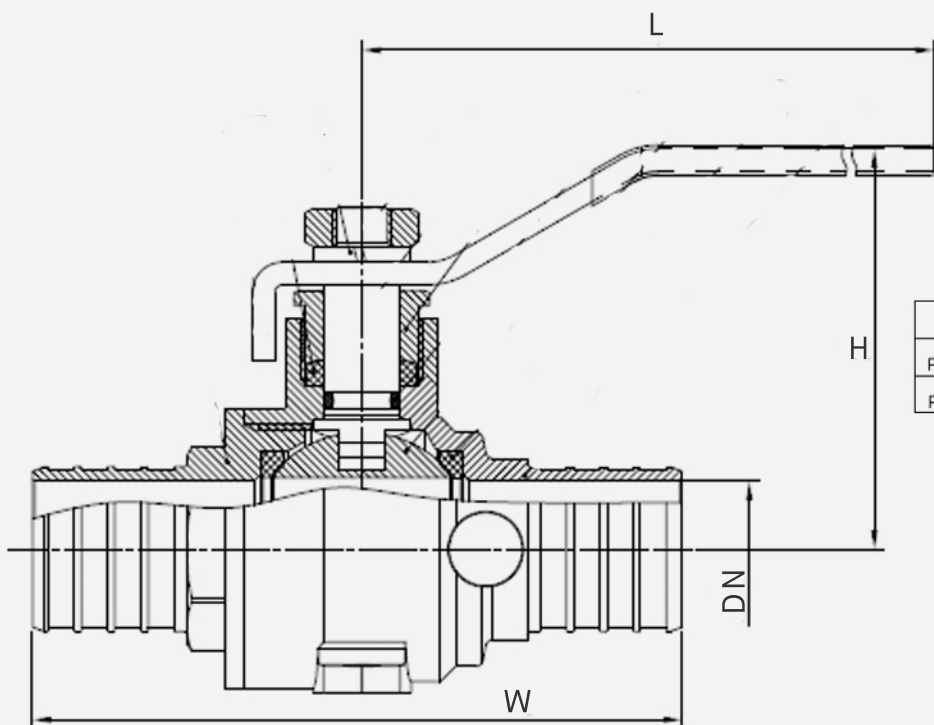

PEX Ball Valve w/ Waste Drain & Drop Ear Elbow

Lead Free

FEATURES

- Material: Brass
- Connection Type: PEX Crimp x PEX Crimp
- Tubing Compatibility: PEX
- WOG:600
- Fitting System Compatibility: Clamp, Crimp
- Handle Style: Lever
- Features: Bleeder, Drop Ear
- Lead Free: Yes
- Standards Met: NSF 61
- Brass Alloy: C46500

SKU	Size	DN	W	H	L
PXBVD050-DE	1/2"	0.35"	2.89"	1.64"	3.46"
PXBVD075-DE	3/4"	0.53"	2.95"	1.81"	3.46"