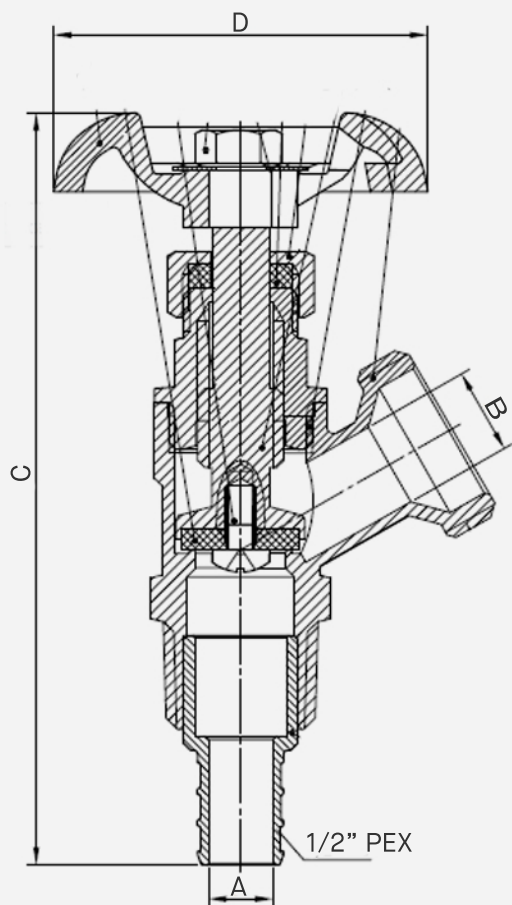

1/2" PEX Boiler Drain

Lead Free

FEATURES

- Lead Free Brass – Brass alloy C465000 makes the product resistant to dezincification corrosion and safe to use in plumbing and drinking water systems
- Connection Type - PEX Crimp x MNPT Hose
- Male Hose Outlet, PEX Crimp Inlet

SKU	A	B	C	D
PXBD050	0.35"	0.47"	4.13"	2.04"