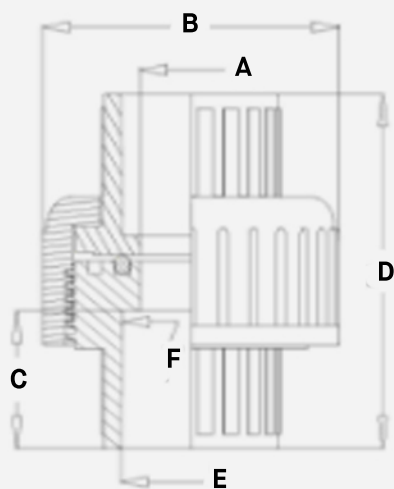

# PVC Sch. 40 Female Union

Threaded ends - Color: White

## FEATURES

- Compatible – Made for use with both schedule 40 and schedule 80 pipes
- Durable – Included Buna O-ring seal is rated at rated at 150 PSI at 73°F
- Fully Compliant – Meets NSF approved low lead standards for safe and effective use on commercial and residential jobs

SKU	Size	A	B	C	D	E	F
PVUT200	2"	1.96"	4.09"	1.5"	3.68"	2.38"	2.36"