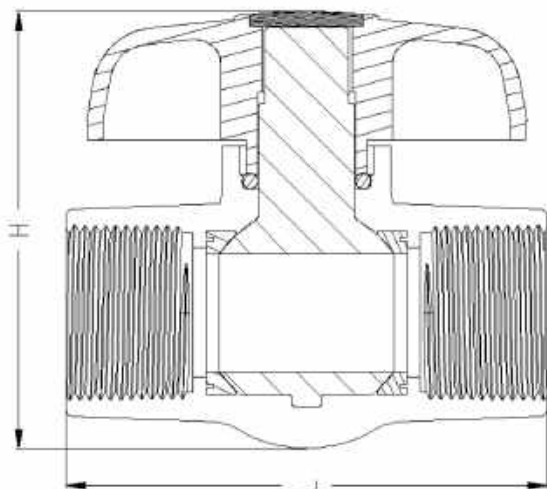

Grey Schedule 40 PVC Ball Valve (Threaded)

PVC body and nut

Color: Grey

TPE gaskets

Rated 150 PSI up to 73° F.

No.	Part	Material
1	Body	PVC
2	Gasket	TPE
3	Handle	ABS

SKU	Size	L	H	Weight (lbs)
PVBVT050G	1/2"	3.05"	2.60"	0.181
PVBVT075G	3/4"	3.45"	3.07"	0.265
PVBVT100G	1"	3.96"	3.62"	0.413
PVBVT125G	1-1/4"	4.36"	3.89"	0.595
PVBVT150G	1-1/2"	4.86"	4.29"	0.888
PVBVT200G	2"	5.60"	5.33"	1.594
PVBVT250G	2-1/2"	6.92"	6.30"	2.767
PVBVT300G	3"	8.42"	7.12"	4.262
PVBVT400G	4"	10"	8.24"	6.208