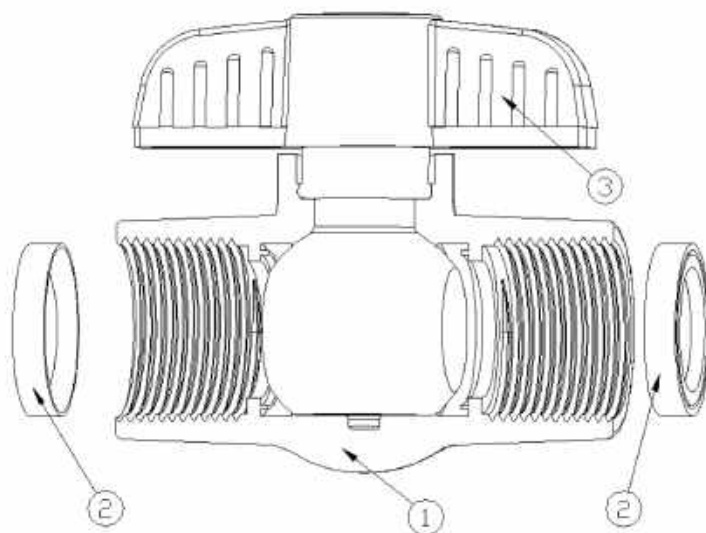

Grey Schedule 40 PVC Ball Valve (Threaded)

PVC body and nut

Color: Grey

TPE gaskets

Rated 150 PSI up to 73° F.

No.	Part	Material
1	Body	PVC
2	Gasket	TPE
3	Handle	ABS

SKU	Size	L	H	Weight (lbs)
PVBVT050G	1/2"	3.05"	2.60"	0.181
PVBVT075G	3/4"	3.45"	3.07"	0.265
PVBVT100G	1"	3.96"	3.62"	0.413
PVBVT125G	1-1/4"	4.36"	3.89"	0.595
PVBVT150G	1-1/2"	4.86"	4.29"	0.888
PVBVT200G	2"	5.60"	5.33"	1.594
PVBVT250G	2-1/2"	6.92"	6.30"	2.767
PVBVT300G	3"	8.42"	7.12"	4.262
PVBVT400G	4"	10"	8.24"	6.208