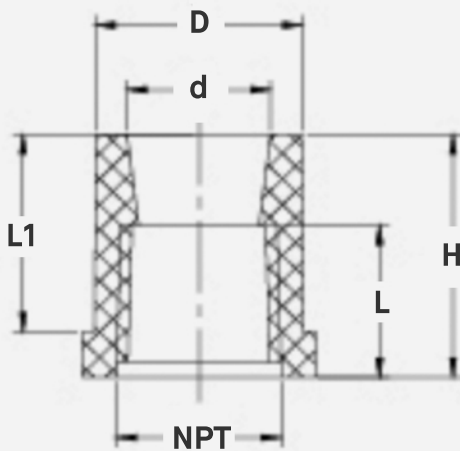

PVC Schedule 40 Spigot x Female Bushing

FEATURES

- **Fully-Compliant** – Meets UPC, NSF, and ASTM D2665 standards for PVC.

SKU	Size	D	d	NPT	H	L	L1
PVBBF075-050	3/4" x 1/2"	1.05"	0.73"	1/2"	1.26"	0.79"	1.02"
PVBBF100-050	1" x 1/2"	1.31"	1.06"	1/2"	1.34"	0.79"	1.08"
PVBBF100-075	1" x 3/4"	1.31"	1.06"	3/4"	1.34"	0.79"	1.08"
PVBBF125-050	1-1/4" x 1/2"	1.66"	1.37"	1/2"	1.42"	0.71"	1.14"
PVBBF125-075	1-1/4" x 3/4"	1.66"	1.37"	3/4"	1.42"	0.83"	1.14"
PVBBF150-050	1-1/2" x 1/2"	1.89"	1.58"	1/2"	1.61"	0.79"	1.34"
PVBBF150-075	1-1/2" x 3/4"	1.89"	1.58"	3/4"	1.61"	0.83"	1.34"
PVBBF150-125	1-1/2" x 1-1/4"	1.89"	1.58"	1-1/4"	1.61"	1.04"	1.34"
PVBBF200-050	2" x 1/2"	2.37"	2.04"	1/2"	1.87"	0.79"	1.57"
PVBBF200-075	2" x 3/4"	2.37"	2.04"	3/4"	1.87"	0.85"	1.57"
PVBBF200-100	2" x 1"	2.37"	2.04"	1"	1.87"	0.91"	1.57"