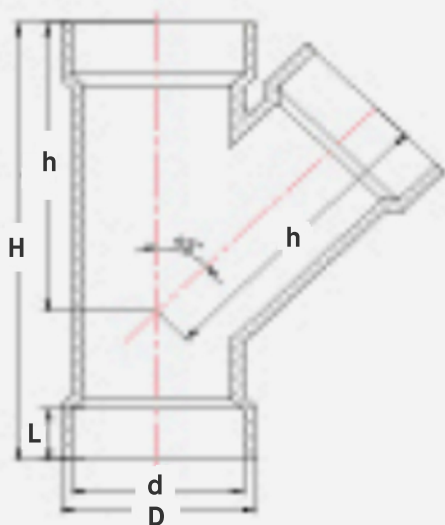

## FEATURES

- **Fully-Compliant** – Meets UPC, NSF, and ASTM D2665 standards for PVC.

SKU	Nominal Size	D	d	L	H	h
PVAY150	1-1/2"	2.23"	1.90"	0.69"	5.46"	3.57"
PVAY200	2"	2.71"	2.38"	0.76"	6.53"	4.30"
PVAY300	3"	3.97"	3.50"	1.50"	9.49"	6.50"
PVAY400	4"	5.03"	4.50"	1.76"	11.75"	8.09"
PVAY442	4" x 4" x 2"	5.03"	4.50"	1.76"	11.75"	4.30"
PVAY600	6"	7.22"	6.65"	3.01"	17.44"	12.05"