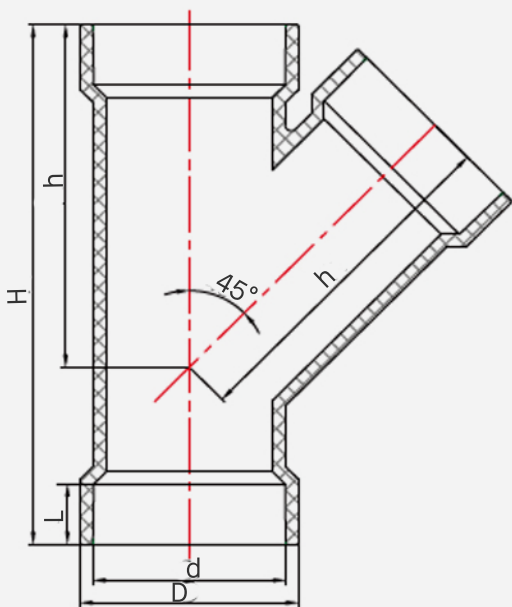

PVC DWV Wye (NSF)

PVC Wye (NSF)

FEATURES

- **Slip Connection**- allows for easy installation and tool-free adjustment
- **Meets NSF Standards**- for PVC DWV Wyes in plumbing applications

Nom Size	D	d	L	H	h
1-1/2"	2.23"	1.9"	0.69"	5.46"	3.57"
2"	2.70"	2.37"	0.75"	6.52"	4.30"
3"	3.96"	3.5"	1.50"	9.48"	6.50"