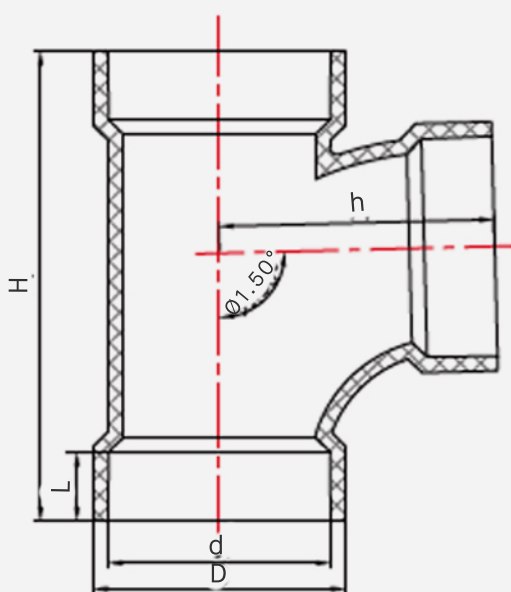

PVC DWV Sanitary Tee (NSF)

PVC Sanitary Tee (NSF)

FEATURES

- **Slip Connection**- allows for easy installation and tool-free adjustment
- **Meets NSF Standard**- for PVC Sanitary Tees in plumbing application

Nom Size	D	d	L	H	h
2"	2.70"	2.37"	0.75"	5.11"	2.95"
4"	5.02"	4.5"	1.75"	9.72"	5.49"