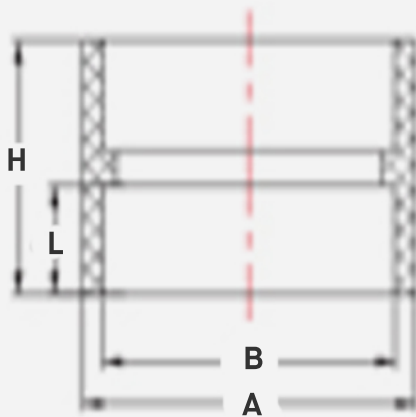

PVC DWV Coupling

FEATURES

- **Slip Fitting** – The un-threaded design makes installation easy.
- **Fully Compliant** – Meets NSF and ASTM D2665 standards for PVC and is UPC certified for safe and effective use in commercial and residential jobs.

SKU	Size	A	B	L	H
PVAC150	1-1/2"	2.23"	1.90"	0.69"	1.39"
PVAC300	3"	3.97"	3.50"	1.50"	2.62"
PVAC400	4"	5.03"	4.50"	1.76"	3.77"