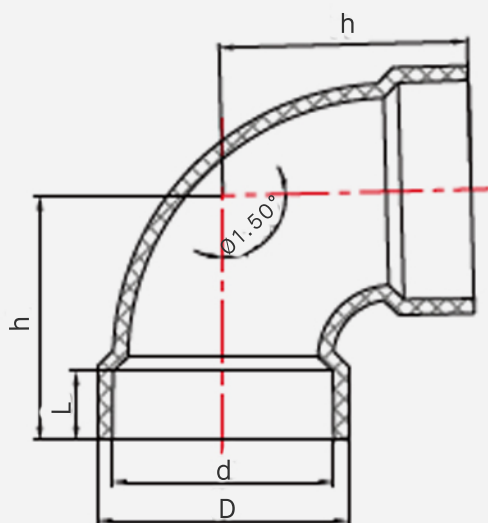

PVC DWV 90-Degree Short Radius Elbow (NSF)

PVC 90 Short Radius Elbow (1/4 Bend) - NSF

FEATURES

- **Slip Connection**- allows for easy installation and tool-free adjustment
- **Meets NSF Standards**- for PVC 90° Short Radius Elbows (1/4 Bend) in plumbing applications

Nom Size	D	d	L	h
1-1/2"	2.23"	1.9"	0.69"	1.39"
3"	3.96"	3.5"	1.50"	2.62"