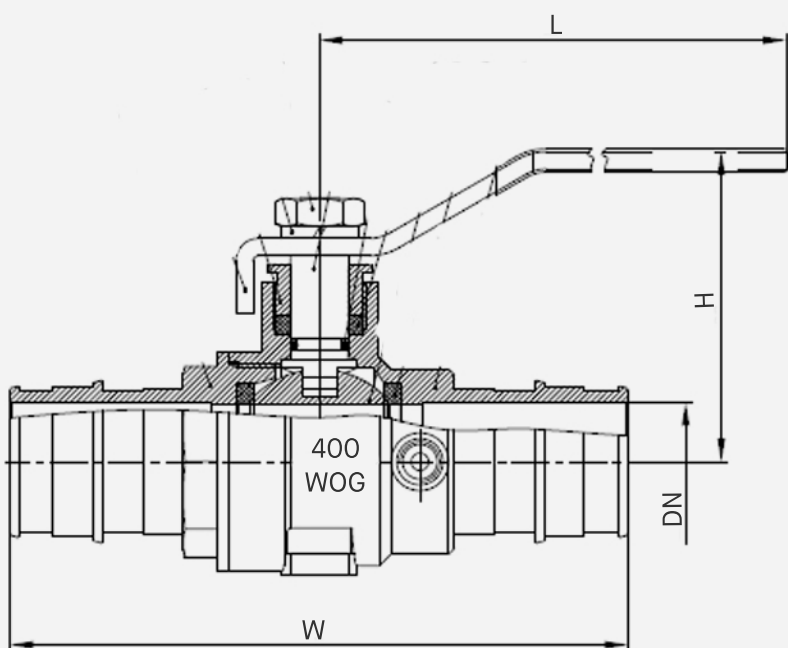

1/2" Expansion PEX Full Port Ball Valve w/ Waste Drain & Drop Ear Elbow

Lead Free

FEATURES

- Lead Free Brass – Brass alloy C465000 makes the ball valve resistant to dezincification corrosion and safe to use in plumbing and drinking water systems
- Compatible with Expansion PEX and PEX-a Tubing

SKU	DN	W	H	L
PPBVD050-DE	0.39"	2.89"	1.68"	3.46"