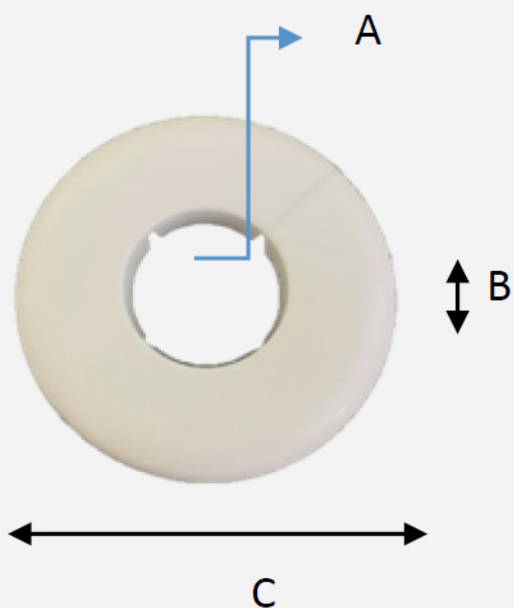

Flexible Floor & Ceiling Plate

White Plastic

FEATURES

- **Flexible** - The white plastic construction ensures the plate is easy to work with
- **4.450" Flange OD**

SKU	Size (A)	B	C
PLA200W	2" IPS	0.393"	4.450"