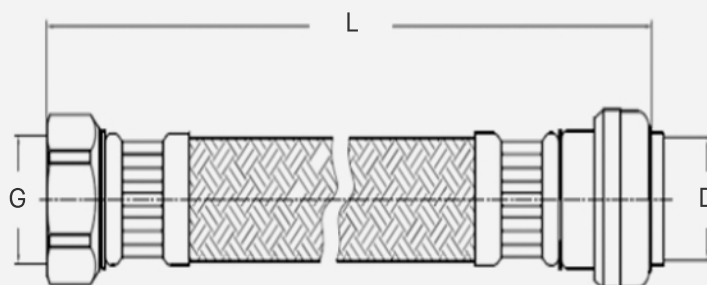

Push Fit x FIP Braided Hose Water Heater Connector (Lead Free)

FEATURES

- Available for Copper, CPVC, or PEX pipe
- Pressure rating: 200 PSI
- Maximum temperature: 200°F
- Service: Water
- Comply with ASME A112.18.1, CSA B125.1, ASSE 1061, and NSF/ANSI 61

SKU	L	G	D
PFWC075-12	12"	3/4" FIP	3/4" PUSH
PFWC075-18	18"	3/4" FIP	3/4" PUSH
PFWC075-24	24"	3/4" FIP	3/4" PUSH