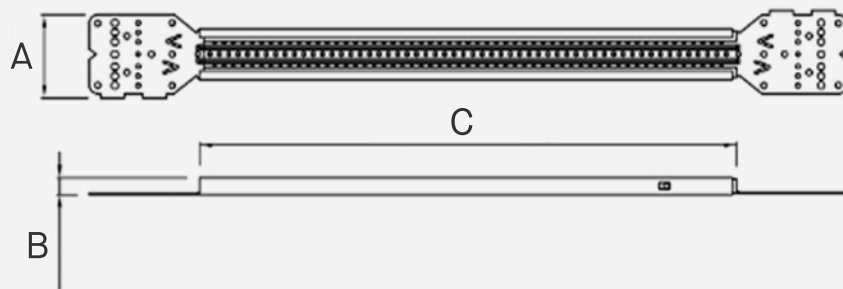

Telescoping Stout Bracket

FEATURES

- Telescoping galvanized steel design supports copper, CPVC and PEX tubing
- Ideal for shower head, tub spout, vertical mid-span, and much more
- Applications: Toilet, T&P relief line, Stub-out support, Sink, Shower, Overhead, Mid-span support, Lavatory, Janitor's sink, J-Box support, Horizontal, Fixture stub-out, Bathtub, Urinal, Vertical, Water heater

SKU	A	B	C
PBS3	2.15"	0.44"	10-1/4" to 17-1/2"
PBS4	2.15"	0.44"	14-1/2" to 25-1/2"