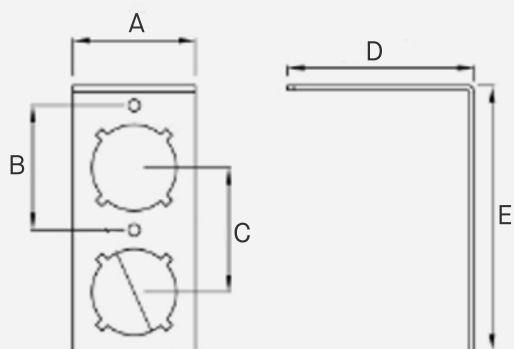

# 1/2", 3/4", 1" PEX Galvanized Steel Stub L-Bracket

(4-1/4" x 3-1/4" x 2")

## FEATURES

- Galvanized steel bracket with 1-3/8" keyed holes
- Provides 1-3/8" and 3-3/8" center line off stud/plate (3" & 5" off floor)
- Ideal for water closets and hose bibbs
- Applications: Toilet, Fixture stub-out

SKU	A	B	C	D	E
PBL1	2"	2"	2"	2.80"	4.335"