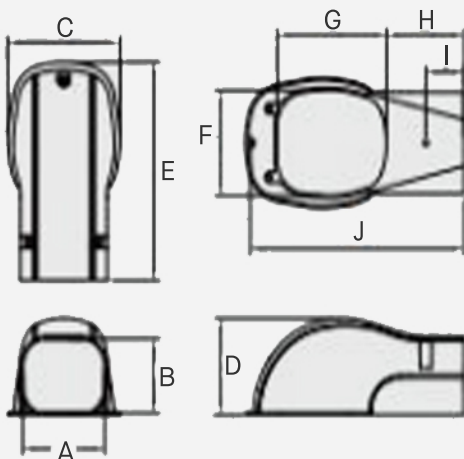

Wall Penetration Cover

FEATURES

- **ABS Modified Resin Construction** – for excellent durability in high- and low-temperature environments
- **Natural Color** – to seamlessly blend-in with any home exterior

SKU	A	B	C	D	E	F	G	H	I	J
LSWC300	3.15"	2.48"	4.33"	3.23"	7.87"	3.46"	3.94"	2.80"	1.38"	7.68"
LSWC400	4.33"	2.99"	5.91"	3.94"	9.84"	4.65"	4.92"	3.46"	1.65"	9.72"
LSWC600	5.91"	3.94"	7.87"	5.12"	11.42"	6.22"	5.51"	4.37"	2.56"	11.26"