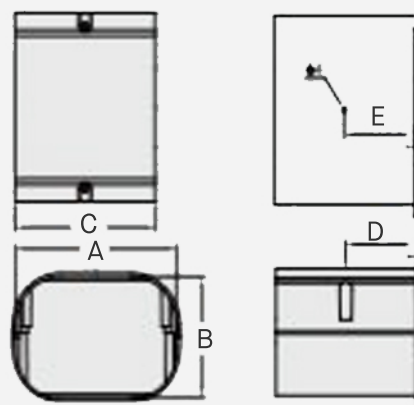

Union Coupling

FEATURES

- **ABS Modified Resin Construction** – for excellent durability in high- and low-temperature environments
- **Natural Color** – to seamlessly blend-in with any home exterior

SKU	A	B	C	D	E
LSUC300	3.15"	2.48"	2.76"	1.38"	1.38"
LSUC400	4.33"	2.99"	3.78"	1.89"	1.89"
LSUC600	5.91"	3.94"	5.12"	2.95"	2.95"