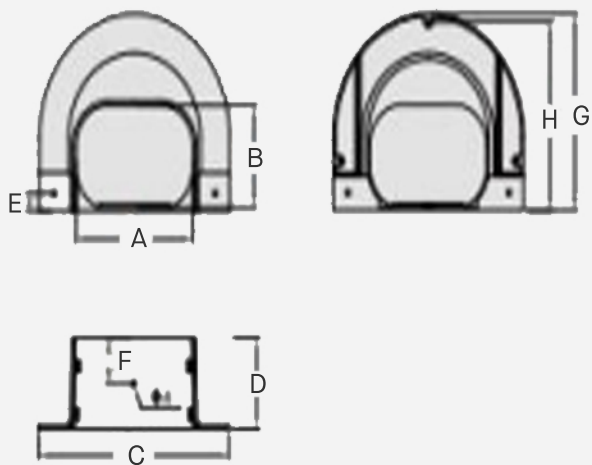

# Soffit Inlet

## FEATURES

- **ASA Resin Construction** – for excellent temperature, UV, and color fade resistance
- **Natural Color** – to seamlessly blend-in with any home exterior

SKU	A	B	C	D	E	F	G	H
LSSF300	3.15"	2.48"	4.88"	1.77"	.43"	.91"	4.13"	3.94"
LSSF400	3.94"	2.99"	7.09"	2.60"	.51"	1.30"	5.59"	5.39"