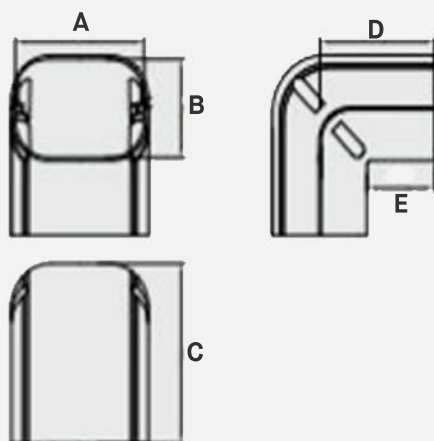

# 90° Inside Elbow

## FEATURES

- **ASA Resin Construction** – for excellent temperature, UV, and color fade resistance

| SKU     | A     | B     | C     | D     | E     |
|---------|-------|-------|-------|-------|-------|
| LSIE300 | 3.15" | 2.48" | 4.49" | 3.15" | 1.89" |
| LSIE400 | 4.33" | 3.07" | 5.43" | 3.74" | 2.24" |
| LSIE600 | 5.91" | 3.94" | 7.20" | 4.96" | 3.07" |