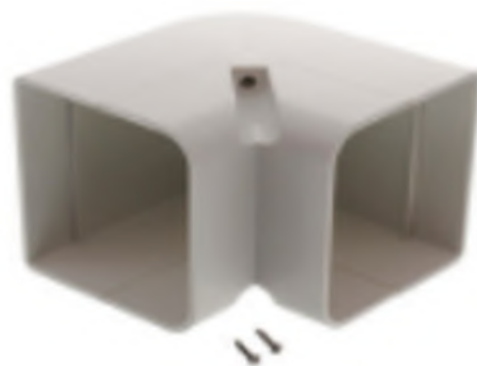

# 90° Inside Elbow

## FEATURES

- **ASA Resin Construction** – for excellent temperature, UV, and color fade resistance

| SKU     | A     | B     | C     | D     | E     |
|---------|-------|-------|-------|-------|-------|
| LSIE300 | 3.15" | 2.48" | 4.49" | 3.15" | 1.89" |
| LSIE400 | 4.33" | 3.07" | 5.43" | 3.74" | 2.24" |
| LSIE600 | 5.91" | 3.94" | 7.20" | 4.96" | 3.07" |