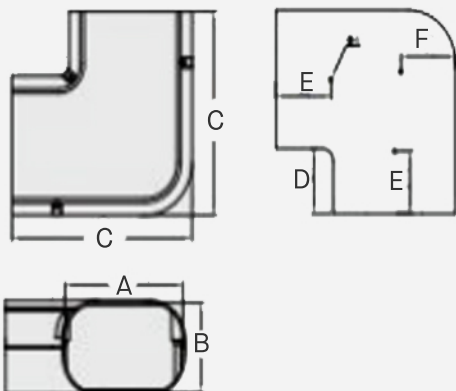

90° Flat Bend

FEATURES

- **ABS Modified Resin Construction** – for excellent durability in high- and low-temperature environments
- **Natural Color** – to seamlessly blend-in with any home exterior

SKU	A	B	C	D	E	F
LSFE300	3.15"	2.48"	4.88"	1.57"	1.38"	1.57"
LSFE400	4.33"	2.99"	6.69"	2.13"	2.05"	2.05"