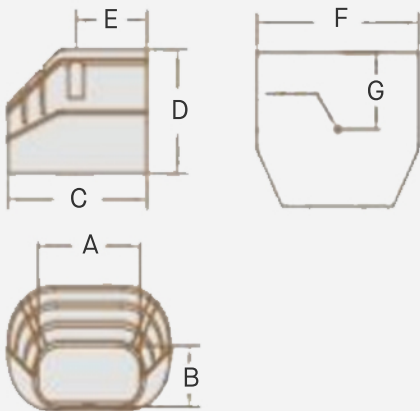

Duct End

FEATURES

- **ASA Resin Construction** – for excellent temperature, UV, and color fade resistance
- **Natural Color** – to seamlessly blend-in with any home exterior

SKU	A	B	C	D	E	F	G
LSDE300	2.20"	1.22"	2.76"	2.64"	1.38"	3.35"	1.38"
LSDE400	2.87"	1.57"	3.94"	3.15"	1.97"	4.57"	3.15"
LSDE600	5.31"	2.13"	5.12"	4.13"	2.56"	6.14"	2.48"