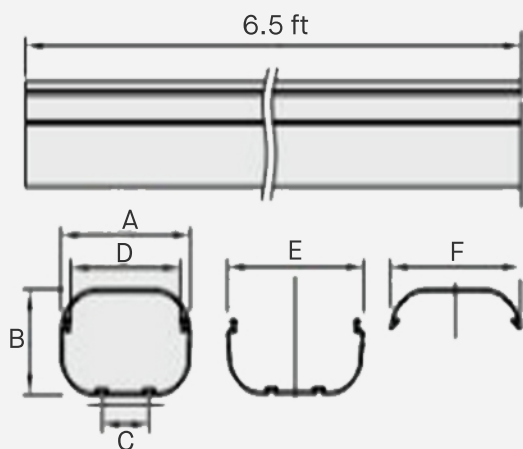

# Line Set Cover

## FEATURES

- **PVC Resin Construction** – for excellent resistance to outdoor weathering
- **Natural Color** – to seamlessly blend-in with any home exterior

SKU	A	B	C	D	E	F
LSC300	3.15"	2.48"	.91"	2.20"	3.11"	2.91"
LSC400	4.33"	3.07"	1.57"	3.54"	4.65"	4.25"
LSC600	5.91"	3.94"	2.17"	4.96"	6.22"	5.91"