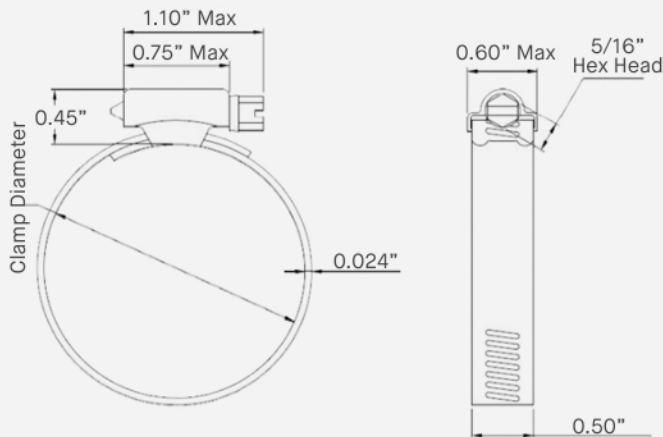

Stainless Steel Worm Gear Hose Clamp

With Carbon Screw

FEATURES

- Stainless Steel Bands
- Stainless Steel Housing
- Carbon Screw

SKU	Sizes
Band Width – 1/2"	
HCL4	1/4" - 5/8" #4
HCL6	5/16" - 7/8" #6
HCL8	7/16" - 1" #8
HCL10	1/2" - 1-1/16" #10
HCL12	1/2" - 1-1/4" #12
HCL16	3/4" - 1-1/2" #16
HCL20	3/4" - 1-3/4" #20
HCL24	1" - 2" #24
HCL28	1-1/4" - 2-1/4" #28
HCL32	1-1/2" - 2-1/2" #32
HCL36	1-3/4" - 2-3/4" #36
HCL40	2" - 3" #40
HCL52	2-3/4" x 3-3/4" #52
HCL72	3" - 5" #72
HCL88	4" - 6" #88