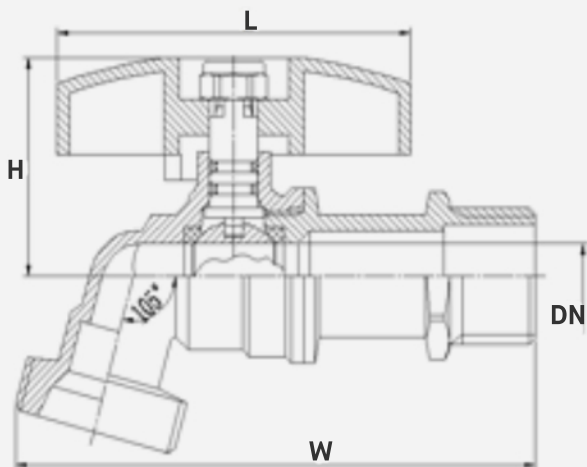

Brass Hose Bibb (Non-Potable)

MNPT x Hose Bibb

FEATURES

- Forged Brass Body – Enhances the hose bibb’s durability and longevity.
- High Pressure Tolerance - Able to withstand a maximum working pressure of 125psi.
- For Non-Potable Applications – Not for use in systems that handle drinking water.

Part No.	Size	DN	L	H
HBM050-NP	1/2 "	0.394	2.28	1.37
HBM075-NP	3/4 "	0.591	2.28	1.51