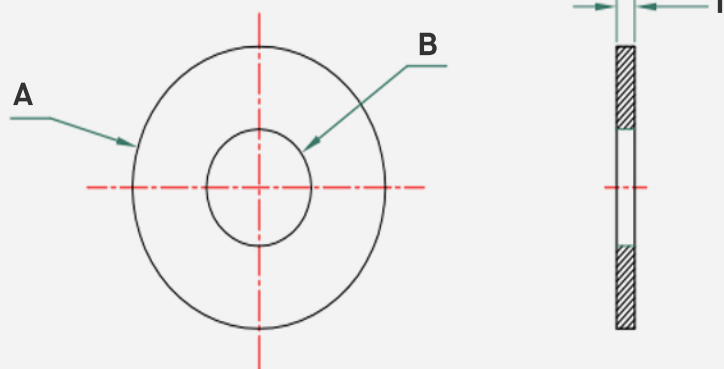

Electro-Galvanized Round Washer

FEATURES

- **Carbon Steel Construction** – makes the round washer exceptionally durable.
- **Electro-Galvanized Finish** – adds excellent protection against rust and corrosion.

SKU	Size	A	B	T
GVRW038	3/8"	0.98"	0.43"	0.079"
GVRW050	1/2"	1.38"	0.57"	0.098"