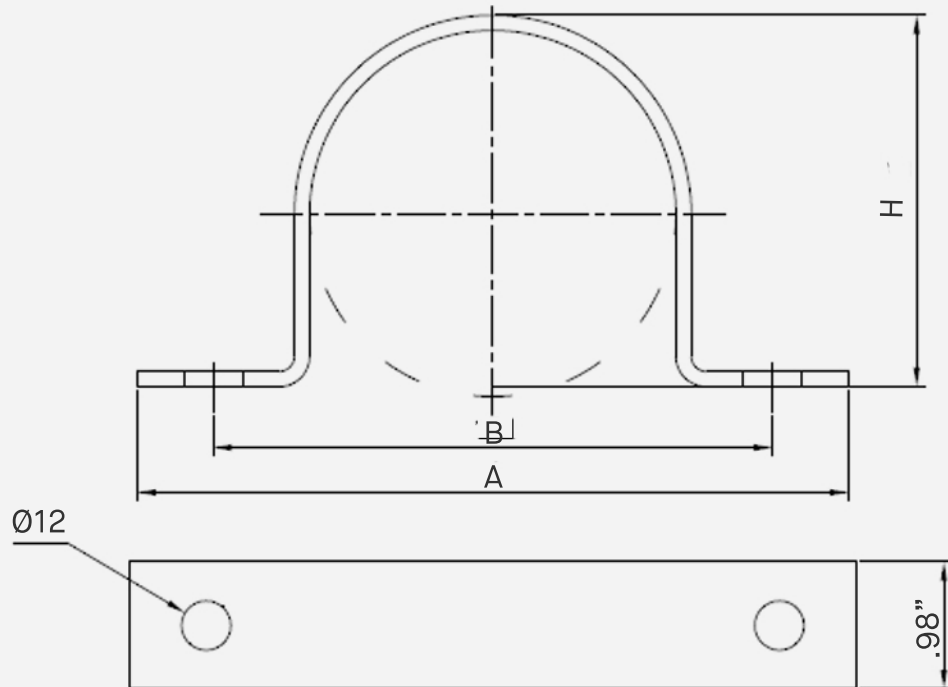

2-1/2" Galvanized Strap

FEATURES

- **Pre-Galvanized Carbon Steel Construction** – provides excellent strength and durability
- **Pre-Galvanized Finish** – adds excellent protection against rust and corrosion

SKU	A	B	H
GVPS250	6.88"	5.35"	3"