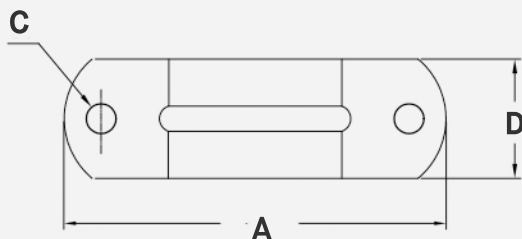

Galvanized Strap

FEATURES

- **Pre-Galvanized Steel Construction** – provides excellent strength and durability.
- **Pre-Galvanized Finish** – adds excellent protection against rust and corrosion.

SKU	Size	A	B	C	D
GVPS050	1/2"	2.28"	0.84"	0.19"	0.75"
GVPS075	3/4"	2.49"	1.05"	0.19"	0.75"
GVPS100	1"	3.41"	1.32"	0.25"	0.75"
GVPS125	1-1/4"	3.76"	1.66"	0.25"	0.75"
GVPS150	1-1/2"	3.99"	1.90"	0.25"	0.75"
GVPS200	2"	4.55"	2.37"	0.25"	0.75"