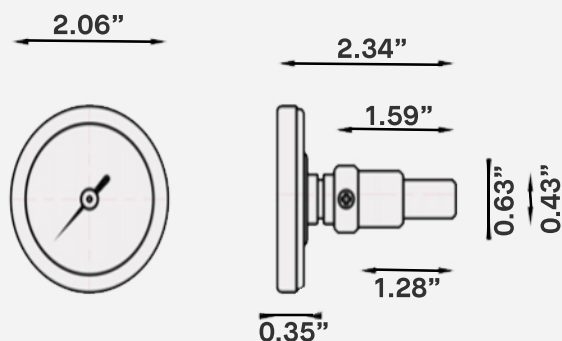

2" Thermometer w/ 1/2" Sweat Connection (32-Degree (F) to 250-Degree (F))

SKU: GTH2-50C

FEATURES

- **Dual scale** - Fahrenheit and Celsius readouts make this brass thermowell an economical and accurate way to measure air or water temperatures.
- **Easy to Install** - 1/2" sweat connection makes the thermometer widely-compatible with equipment

Scale	30-250 °F / 0-120 °C
Dial	2", black markings
Case	Chromed plated steel
Lens	Glass
Ring	Stainless steel
Thermowell	Brass, 1/2" sweat well
Connection Type	Back
Stem	Brass
Pointer	Aluminum, painted black
Sensing Element	Bi-metallic element
Accuracy	2.5% of full scale