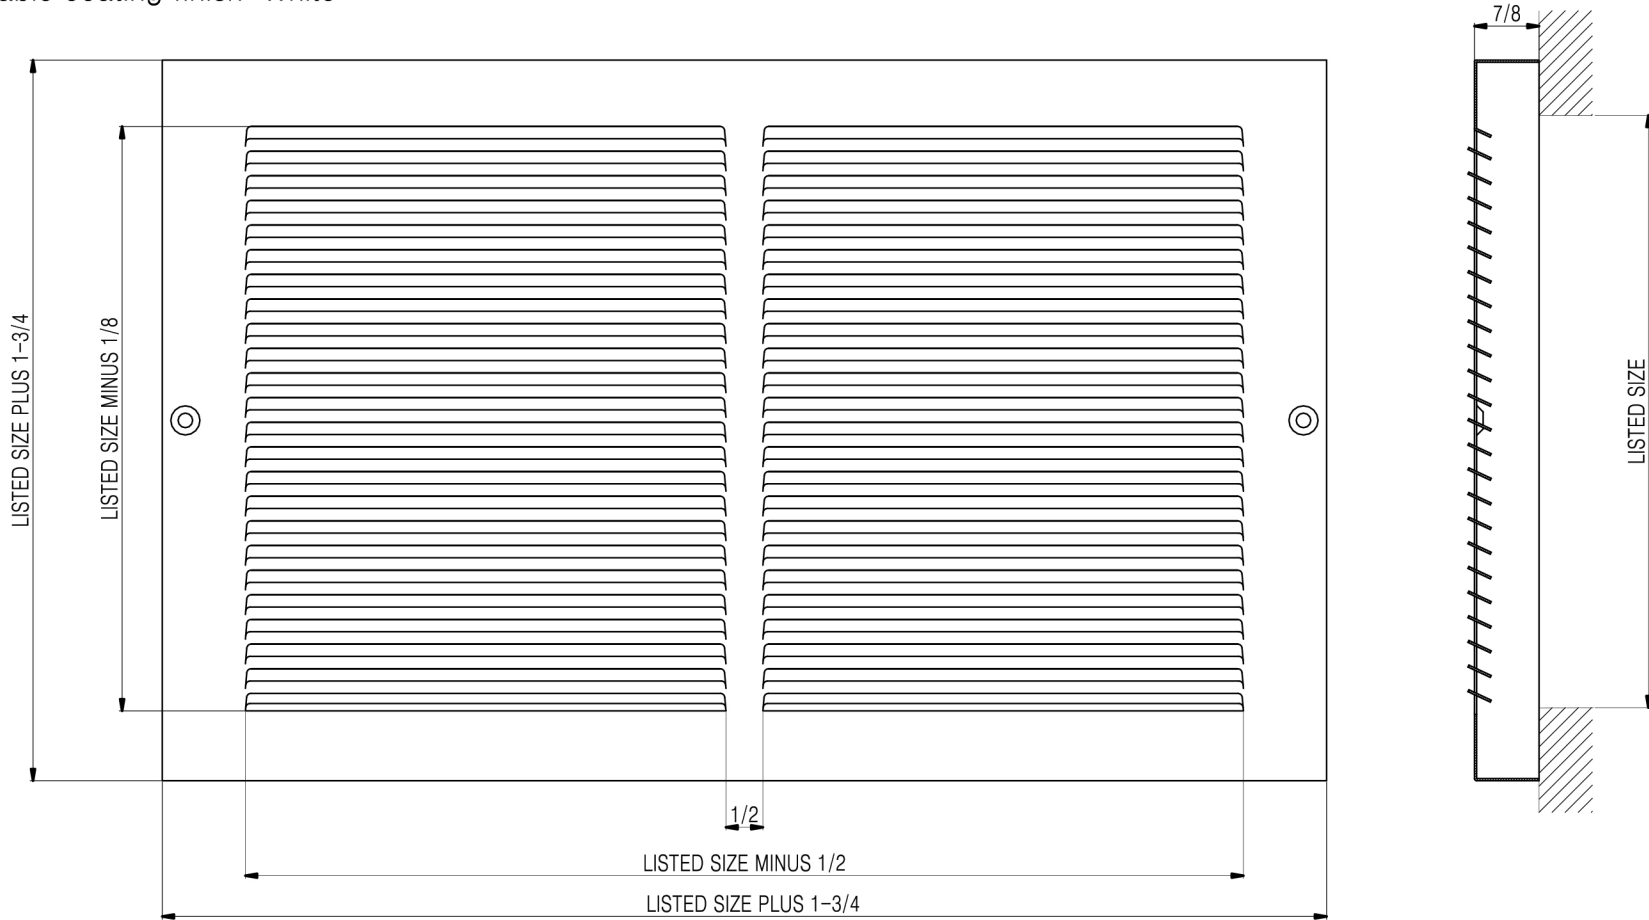

# GR8W Baseboard Return Air Grille

- One-piece steel construction
- 7/8" turnback
- 1/3" space fins
- Complementary return air grille for model RG10W supply
- Durable coating finish: White

Drawing date: November 16, 2017