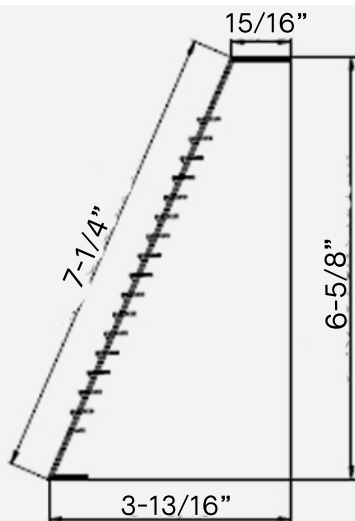

Baseboard Return Air Grille, 1/3"

Series 1 (White)

FEATURES

- **Steel Construction** – for excellent durability and longevity in HVAC applications.
- **White Color** – Blends well with most interiors for a clean, timeless look.
- **1/3" Space Fins** – For optimal airflow and a low-key appearance.