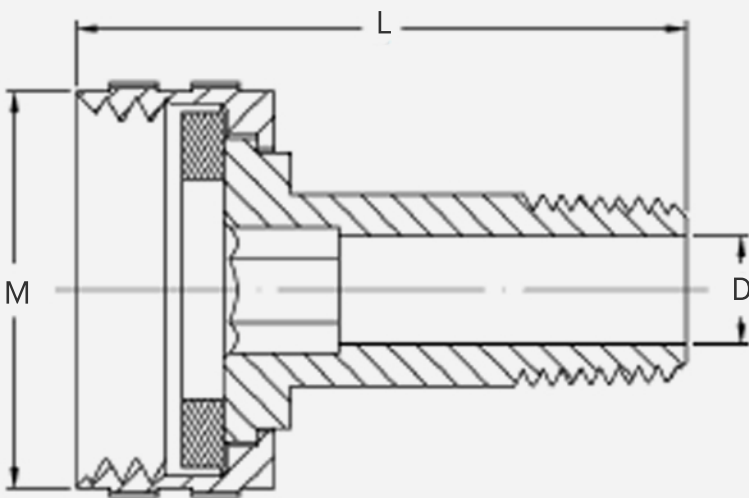

1/4" Male Pipe x 3/4" Female Hose Brass Garden Hose Swivel Adapter

FEATURES

- **Brass Construction** – Brass alloy C3604 is strong and corrosion resistant for long-lasting, reliable performance in plumbing applications.
- **Connection Type** - Male pipe x female hose

SKU	M	L	D
GHSC025-075	1.134"	1.760"	.311"