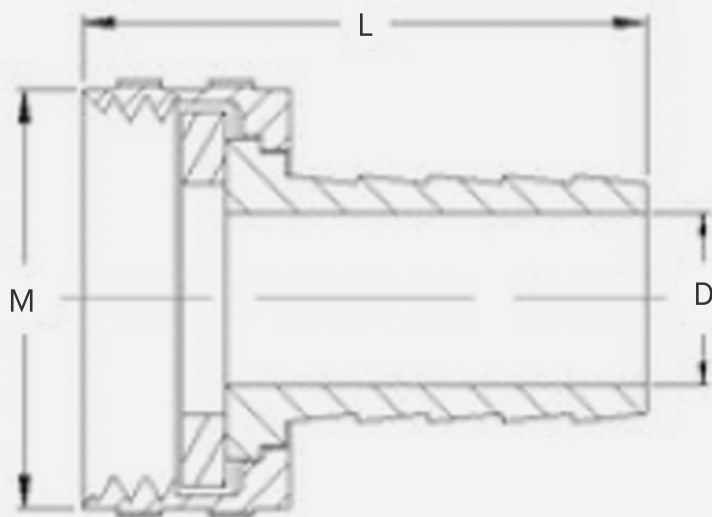

1/2" Hose Barb x 3/4" Female Hose Brass Garden Hose Swivel

FEATURES

- **Brass Construction** – Brass alloy C3604 is strong and corrosion resistant for long-lasting, reliable performance in plumbing applications.
- **Connection Type** - Hose barb x female hose

SKU	M	L	D
GHSB050-075	1.134"	1.457"	.335"