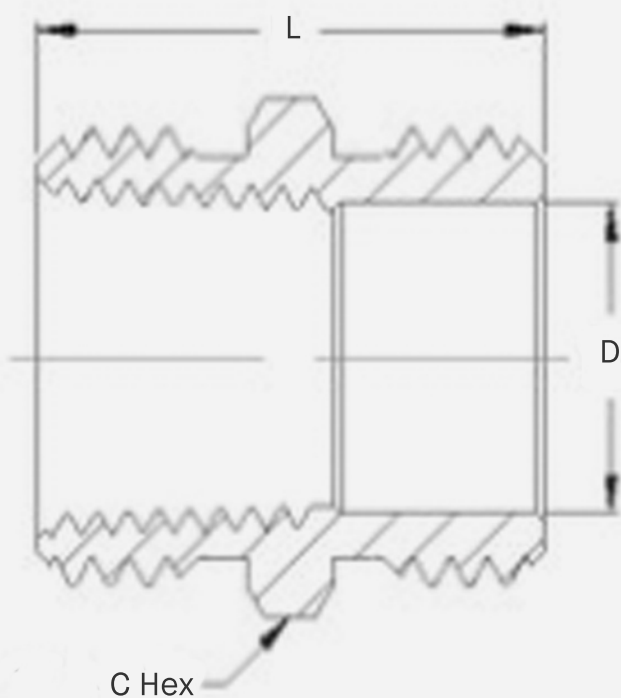

3/4" Male Hose x 3/4" Male Hose (1/2" FIP Tap) Brass Garden Hose Adapter

Lead Free

FEATURES

- **Brass Construction** – Brass alloy C3604 is strong and corrosion resistant for long-lasting, reliable performance in plumbing applications.
- **Connection Type** - Male hose thread

SKU	Hex C	L	D
GHMH075LF	1.063"	1.181"	.717"