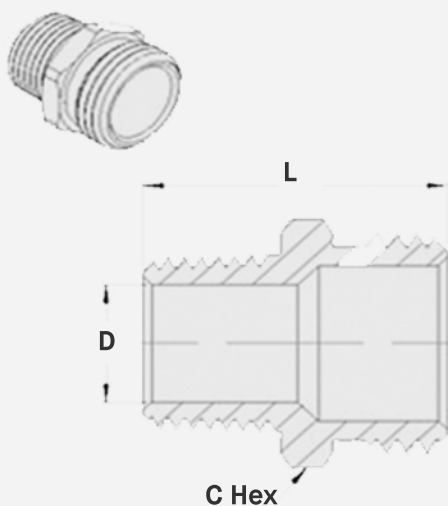

# 3/4" Male Hose x 1/2" MIP (1/2" Sweat) Brass Garden Hose Adapter

## FEATURES

- **RoHs Compliant** – made with low lead JIS C3604 brass for safe and effective use on commercial and residential jobs.
- **Built to Last** – Made with corrosive-resistant and environmentally friendly lead-free JIS 6802 brass.

SKU	Hose Thread	Male Pipe	C Hex	L	D (Flow Dia.)
GHMD075-050	3/4"	1/2"	1.063"	1.307"	0.563"
GHMD075-050LF	3/4"	1/2"	1.063"	1.189"	0.591"