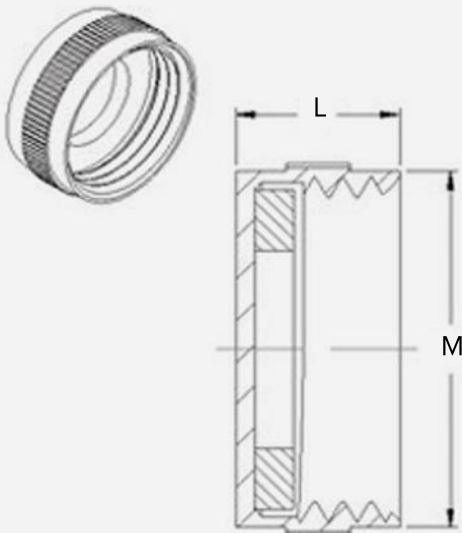

Brass Garden Hose Cap

Includes Washer

FEATURES

- Built to last made with corrosive-resistant and environmentally friendly low lead JIS 6802 brass.

SKU	Hose Thread	L	M
GHCP075LF	3/4"	0.504"	1.134"