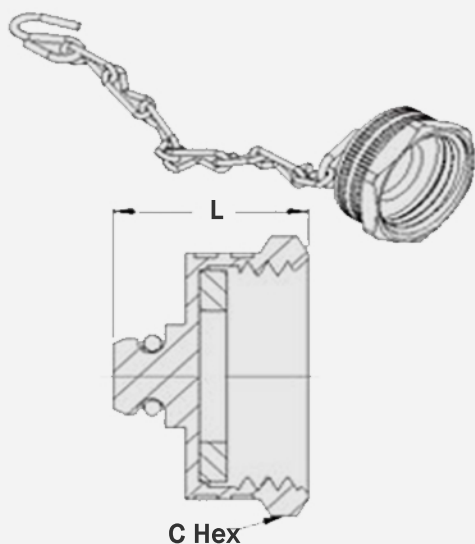

3/4" Garden Hose Cap with Chain

(Lead Free)

FEATURES

- **Built to Last** – Made with corrosive-resistant and environmentally friendly low lead JIS 6802 brass.

SKU	Hose Thread	L	C Hex
GHCP075CLF	3/4"	0.846"	1.193"